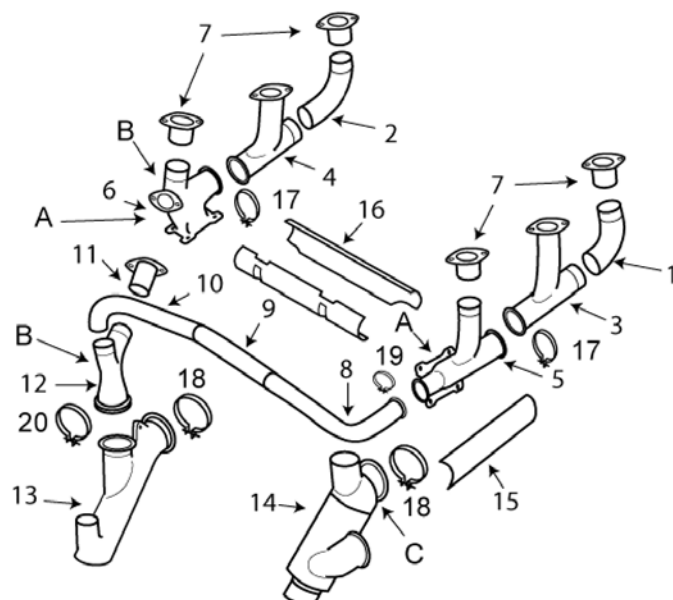

**PIPER****46-350P MIRAGE**

- A. Inspect for internal cracks, heat distortion and heat blisters  
 B. Inspect slip joint area for cracks and bulging  
 C. Inspect tailpipe shroud area for cracking

ITEM	OEM PART NO	DESCRIPTION	Condition
01	40B19844	CYL #1 RISER	OH
02	40B19841	CYL #2 RISER	OH
03	40B19827	CYL #3 RISER	OH
04	40B19842	CYL #4 RISER	OH
05	47C19845	RH TRANSITION	OH
06	47C19847	LH TRANSITION	OH
07	40B19840	ADAPTER CYLS 1,2,5,6	OH
08	40B19975	RIGHT CROSSOVER	OH
09	40B19974	CENTER CROSSOVER	OH
10	40B19850	LEFT CROSSOVER	OH
11	40B19851	ADAPTER TRANSITION	OH
12	47C19848	LH EXHAUST TRANSITION	OH
13	40B21011	LH TAILPIPE	OH
14	40B22295	RH HEATER MUFFLER T.P	OH
15	40J19953	HEAT SHIELD	OH
16	40J21019	HEAT SHIELD	OH
17	78084	GASKET V-BAND CLAMP 2.00	NEW
17	LW12093-5	V-BAND CLAMP 2.00	NEW
18	LW12093-8	V-BAND CLAMP 2-3/4	NEW
19	06B19913	GASKET 1-1/2	NEW
19	LW12093-3	V-BAND CLAMP 1-1/2	NEW
20	75845	GASKLET 2-1/4	NEW
20	LW12093-6	V-BAND CLAMP 2-1/4	NEW
NS	40B22295S	RH HEATER MUFFLER SHROUD	OH
NS	77611	GASKET	NEW